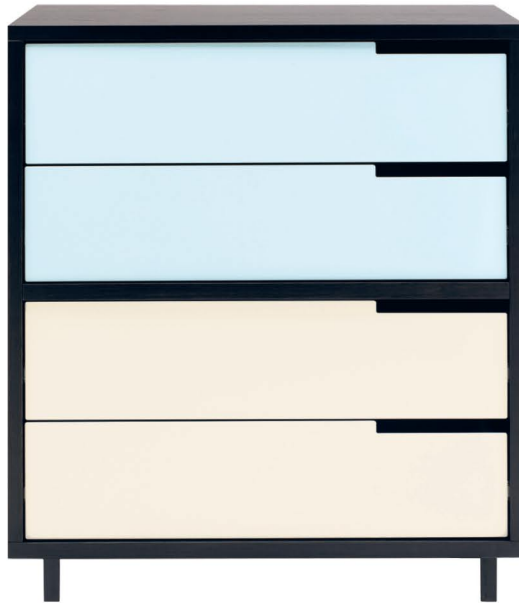

MODU-LICIOUS #4

Drawers and doors are your canvas with the award-winning Modu-licious series. Hardwood veneers are available in maple, graphite-on-oak, and walnut. Powder-coated doors and drawer fronts are available in white, grey blue, FLW red, ivory, slate, off-white, and robin's egg blue. Drawers have ball bearing slides.

MODU-LICIOUS #4

MD1-MD4000-MA
MD1-MD4000-GO
MD1-MD4000-WL

MAPLE
GRAPHITE-ON-OAK
WALNUT

MAPLE

GRAPHITE-ON-OAK

WALNUT

WHITE

GREY BLUE

FLW RED

IVORY

SLATE

OFF-WHITE

ROBIN'S EGG BLUE