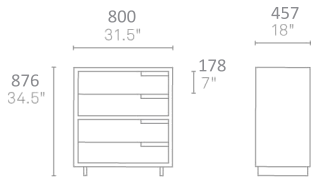

MODU-LICIOUS #4

MD1-MD4000-MA
MD1-MD4000-GO
MD1-MD4000-WL

MAPLE
GRAPHITE-ON-OAK
WALNUT

MAPLE

GRAPHITE-ON-OAK

WALNUT

WHITE

GREY BLUE